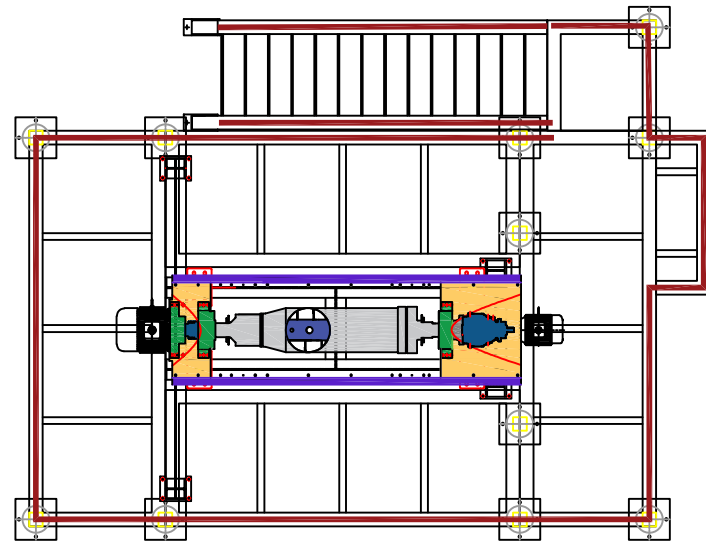

PLATFORM DRAWING

D 300 TYP

Add: 5th floor, N03-T7 Diplomatic
Urban Area, Xuan Tao Ward, Bac Tu
Liem Dist., Hanoi.
Tell: 0962420519

Designe By:	Drawing By:	Checker By:	Scale: None	Date:
Project: Decanter-300		Title: Platform		Sheet:
				Drawing No:

WALKWAY DRAWING

D 300 TYP

Add: 5th floor, N03-T7 Diplomatic
Urban Area, Xuan Tao Ward, Bac Tu
Liem Dist., Hanoi.
Tell: 0962420519

Design By:	Drawing By:	Checker By:	Scale: None	Date:
Project: Decanter-300		Title: walkway		Sheet:
				Drawing No:

Dewatering Machine

D 300 TYP

Add: 5th floor, N03-T7 Diplomatic
Urban Area, Xuan Tao Ward, Bac Tu
Liem Dist., Hanoi.
Tell: 0962420519

Design By:	Drawing By:	Checker By:	Scale: None	Date:
Project: Decanter-300		Title: Assembly	Sheet:	
			Drawing No:	