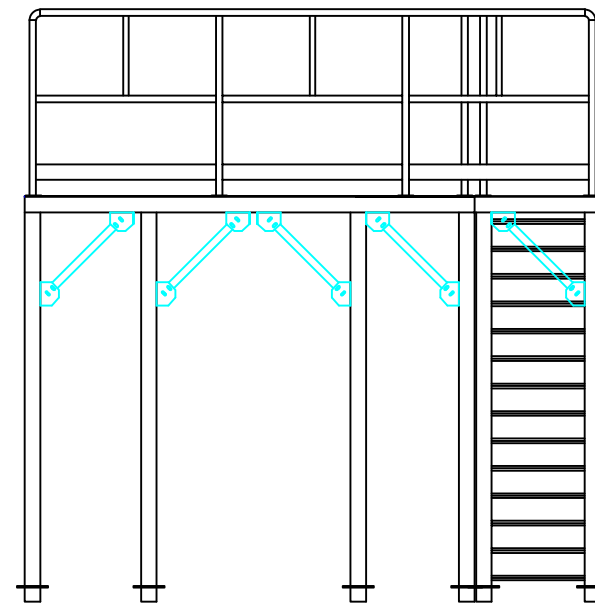

PLATFORM DRAWING

D 300 TYP

Add: 5th floor, N03-T7 Diplomatic
Urban Area, Xuan Tao Ward, Bac Tu
Liem Dist., Hanoi.
Tell: 0962420519

Designe By:	Drawing By:	Checker By:	Scale: None	Date:
Project: Decanter-300		Title: Platform		Sheet:
				Drawing No:

WALKWAY DRAWING

D 300 TYP

Add: 5th floor, N03-T7 Diplomatic
Urban Area, Xuan Tao Ward, Bac Tu
Liem Dist., Hanoi.
Tell: 0962420519

Design By:	Drawing By:	Checker By:	Scale: None	Date:
Project: Decanter-300		Title: walkway		Sheet:
				Drawing No: