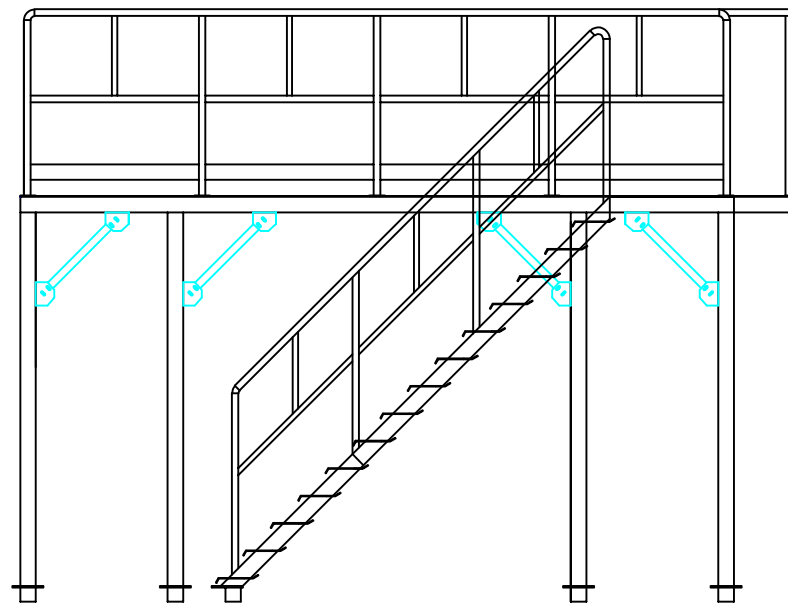

PLATFORM DRAWING

D 300 TYP

Add: 5th floor, N03-T7 Diplomatic
Urban Area, Xuan Tao Ward, Bac Tu
Liem Dist., Hanoi.
Tell: 0962420519

Designe By:	Drawing By:	Checker By:	Scale: None	Date:
Project: Decanter-300		Title: Platform		Sheet:
				Drawing No:

WALKWAY DRAWING

D 300 TYP

Add: 5th floor, N03-T7 Diplomatic
Urban Area, Xuan Tao Ward, Bac Tu
Liem Dist., Hanoi.
Tell: 0962420519

Design By:	Drawing By:	Checker By:	Scale: None	Date:
Project: Decanter-300		Title: walkway		Sheet:
				Drawing No: