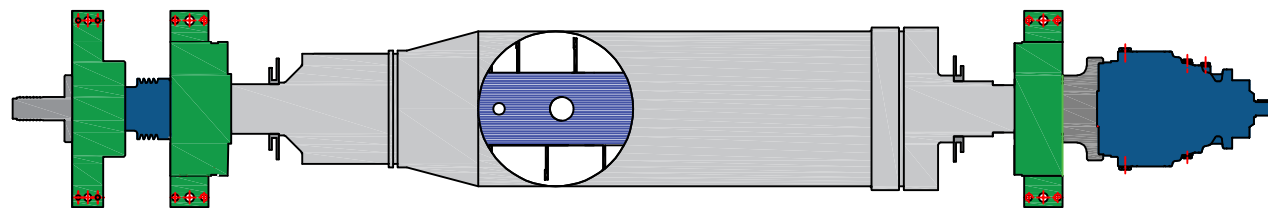

D

300 TYPE

LAPUTA - *Dolphin*

Screw-Decanter Centrifuge Dewatering Machine

D 300 TYP

Add: 5th floor, N03-T7 Diplomatic
Urban Area, Xuan Tao Ward, Bac Tu
Liem Dist., Hanoi.
Tell: 0962420519

Design By:	Drawing By:	Checker By:	Scale: None	Date: 2022
Project: Decanter-300		Title: Assembly		Sheet:
				Drawing No:

Screw-Decanter

D 300 TYP

Add: 5th floor, N03-T7 Diplomatic
Urban Area, Xuan Tao Ward, Bac Tu
Liem Dist., Hanoi.
Tell: 0962420519

Design By:	Drawing By:	Checker By:	Scale: None	Date: 2022
Project: Decanter-300		Title: Screw		Sheet:
				Drawing No:

PLATFORM DRAWING

D 300 TYP

Add: 5th floor, N03-T7 Diplomatic
Urban Area, Xuan Tao Ward, Bac Tu
Liem Dist., Hanoi.
Tell: 0962420519

Designe By:	Drawing By:	Checker By:	Scale: None	Date:
Project: Decanter-300		Title: Platform		Sheet:
				Drawing No:

Dewatering Machine

D 300 TYP

Add: 5th floor, N03-T7 Diplomatic
Urban Area, Xuan Tao Ward, Bac Tu
Liem Dist., Hanoi.
Tell: 0962420519

Design By:	Drawing By:	Checker By:	Scale: None	Date:
Project: Decanter-300		Title: Assembly	Sheet:	
			Drawing No:	