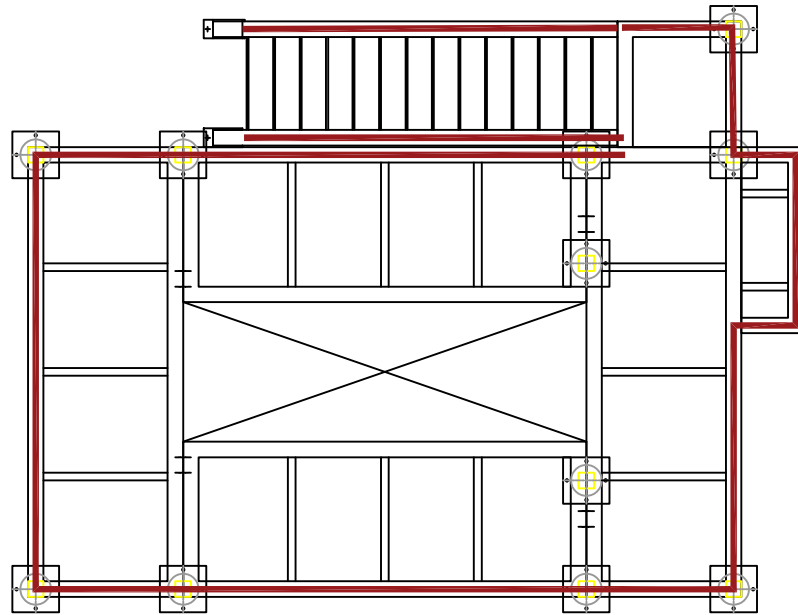

PLATFORM DRAWING

D 300 TYP

Add: 5th floor, N03-T7 Diplomatic
Urban Area, Xuan Tao Ward, Bac Tu
Liem Dist., Hanoi.
Tell: 0962420519

Designe By:	Drawing By:	Checker By:	Scale: None	Date:
Project: Decanter-300		Title: Platform		Sheet:
				Drawing No:

WALKWAY DRAWING

D 300 TYP

Add: 5th floor, N03-T7 Diplomatic
Urban Area, Xuan Tao Ward, Bac Tu
Liem Dist., Hanoi.
Tell: 0962420519

Design By:	Drawing By:	Checker By:	Scale: None	Date:
Project: Decanter-300		Title: walkway		Sheet:
				Drawing No: