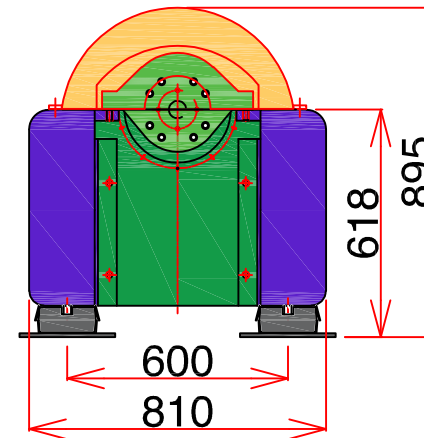

D

300 TYPE

LAPUTA - *Dolphin*

Screw-Decanter Centrifuge Dewatering Machine

D 300 TYP

Add: 5th floor, N03-T7 Diplomatic
Urban Area, Xuan Tao Ward, Bac Tu
Liem Dist., Hanoi.
Tell: 0962420519

Design By:	Drawing By:	Checker By:	Scale: None	Date: 2022
Project: Decanter-300		Title: Assembly		Sheet:
				Drawing No:

Screw-Decanter

D 300 TYP

Add: 5th floor, N03-T7 Diplomatic
Urban Area, Xuan Tao Ward, Bac Tu
Liem Dist., Hanoi.
Tell: 0962420519

Design By:	Drawing By:	Checker By:	Scale: None	Date: 2022
Project: Decanter-300		Title: Screw		Sheet:
				Drawing No:

PLATFORM DRAWING

D 300 TYP

Add: 5th floor, N03-T7 Diplomatic
Urban Area, Xuan Tao Ward, Bac Tu
Liem Dist., Hanoi.
Tell: 0962420519

Designe By:	Drawing By:	Checker By:	Scale: None	Date:
Project: Decanter-300		Title: Platform		Sheet:
				Drawing No:

WALKWAY DRAWING

D 300 TYP

Add: 5th floor, N03-T7 Diplomatic
Urban Area, Xuan Tao Ward, Bac Tu
Liem Dist., Hanoi.
Tell: 0962420519

Design By:	Drawing By:	Checker By:	Scale: None	Date:
Project: Decanter-300		Title: walkway		Sheet:
				Drawing No: