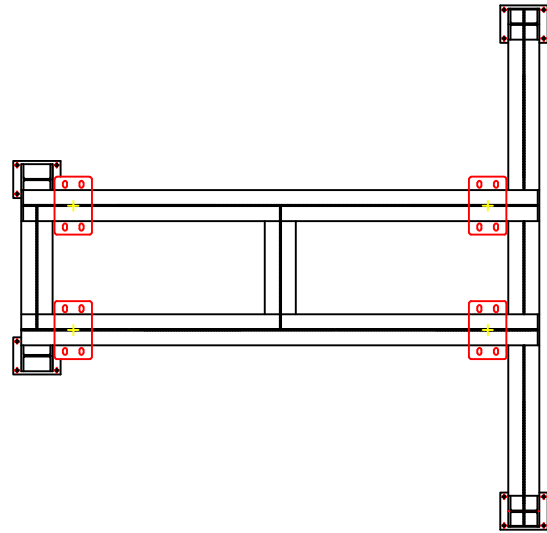

Screw-Decanter

D 300 TYP

Add: 5th floor, N03-T7 Diplomatic
Urban Area, Xuan Tao Ward, Bac Tu
Liem Dist., Hanoi.
Tell: 0962420519

Design By:	Drawing By:	Checker By:	Scale: None	Date: 2022
Project: Decanter-300		Title: Screw		Sheet:
				Drawing No:

PLATFORM DRAWING

D 300 TYP

Add: 5th floor, N03-T7 Diplomatic
Urban Area, Xuan Tao Ward, Bac Tu
Liem Dist., Hanoi.
Tell: 0962420519

Designe By:	Drawing By:	Checker By:	Scale: None	Date:
Project: Decanter-300		Title: Platform		Sheet:
				Drawing No:

WALKWAY DRAWING

D 300 TYP

Add: 5th floor, N03-T7 Diplomatic
Urban Area, Xuan Tao Ward, Bac Tu
Liem Dist., Hanoi.
Tell: 0962420519

Design By:	Drawing By:	Checker By:	Scale: None	Date:
Project: Decanter-300		Title: walkway		Sheet:
				Drawing No: