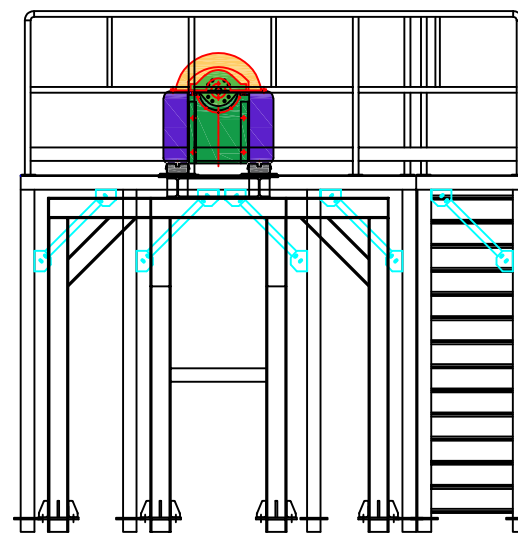

WALKWAY DRAWING

D 300 TYP

Add: 5th floor, N03-T7 Diplomatic
Urban Area, Xuan Tao Ward, Bac Tu
Liem Dist., Hanoi.
Tell: 0962420519

Design By:	Drawing By:	Checker By:	Scale: None	Date:
Project: Decanter-300		Title: walkway		Sheet:
				Drawing No:

Dewatering Machine

D 300 TYP

Add: 5th floor, N03-T7 Diplomatic
Urban Area, Xuan Tao Ward, Bac Tu
Liem Dist., Hanoi.
Tell: 0962420519

Design By:	Drawing By:	Checker By:	Scale: None	Date:
Project: Decanter-300		Title: Assembly	Sheet:	
			Drawing No:	