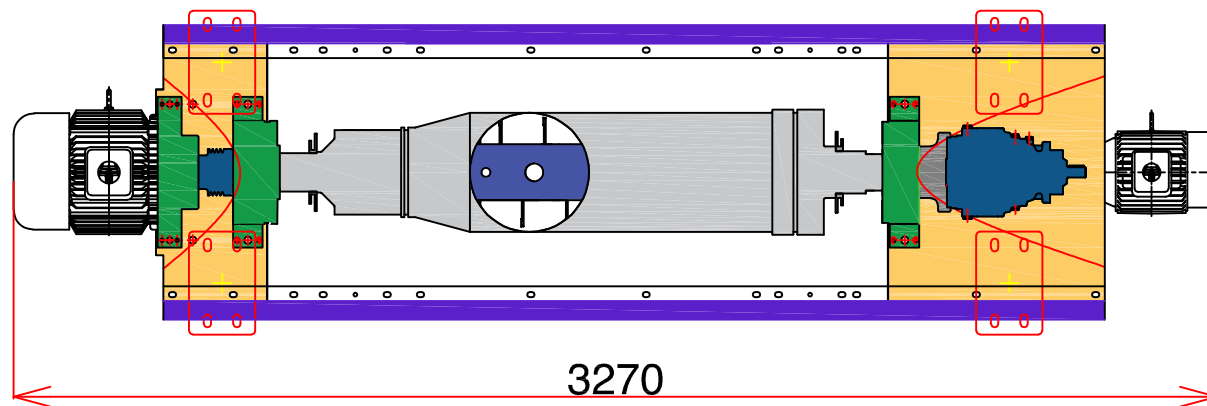

D

300 TYPE

LAPUTA - *Dolphin*

Screw-Decanter Centrifuge Dewatering Machine

D 300 TYP

Add: 5th floor, N03-T7 Diplomatic
Urban Area, Xuan Tao Ward, Bac Tu
Liem Dist., Hanoi.
Tell: 0962420519

Design By:	Drawing By:	Checker By:	Scale: None	Date: 2022
Project: Decanter-300		Title: Assembly		Sheet:
				Drawing No:

Screw-Decanter

D 300 TYP

Add: 5th floor, N03-T7 Diplomatic
Urban Area, Xuan Tao Ward, Bac Tu
Liem Dist., Hanoi.
Tell: 0962420519

Design By:	Drawing By:	Checker By:	Scale: None	Date: 2022
Project: Decanter-300		Title: Screw		Sheet:
				Drawing No:

PLATFORM DRAWING

D 300 TYP

Add: 5th floor, N03-T7 Diplomatic
Urban Area, Xuan Tao Ward, Bac Tu
Liem Dist., Hanoi.
Tell: 0962420519

Designe By:	Drawing By:	Checker By:	Scale: None	Date:
Project: Decanter-300		Title: Platform		Sheet:
				Drawing No:

WALKWAY DRAWING

D 300 TYP

Add: 5th floor, N03-T7 Diplomatic
Urban Area, Xuan Tao Ward, Bac Tu
Liem Dist., Hanoi.
Tell: 0962420519

Design By:	Drawing By:	Checker By:	Scale: None	Date:
Project: Decanter-300		Title: walkway		Sheet:
				Drawing No: