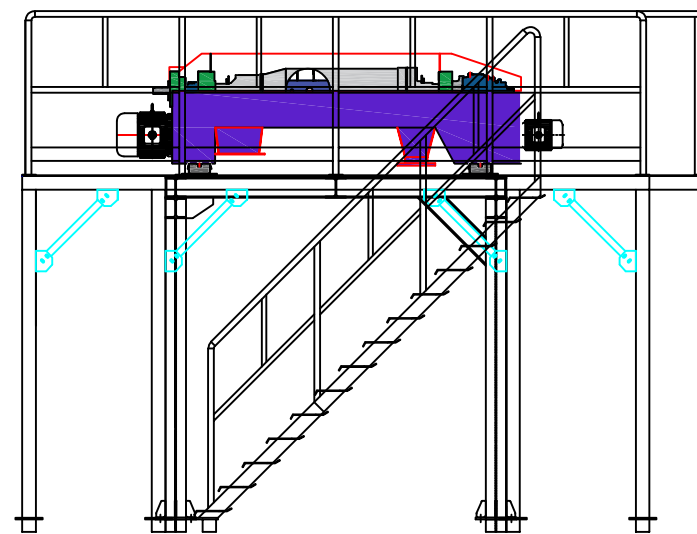

PLATFORM DRAWING

D 300 TYP

Add: 5th floor, N03-T7 Diplomatic
Urban Area, Xuan Tao Ward, Bac Tu
Liem Dist., Hanoi.
Tell: 0962420519

Designe By:	Drawing By:	Checker By:	Scale: None	Date:
Project: Decanter-300		Title: Platform		Sheet:
				Drawing No:

WALKWAY DRAWING

D 300 TYP

Add: 5th floor, N03-T7 Diplomatic
Urban Area, Xuan Tao Ward, Bac Tu
Liem Dist., Hanoi.
Tell: 0962420519

Design By:	Drawing By:	Checker By:	Scale: None	Date:
Project: Decanter-300		Title: walkway		Sheet:
				Drawing No:

Dewatering Machine

D 300 TYP

Add: 5th floor, N03-T7 Diplomatic
Urban Area, Xuan Tao Ward, Bac Tu
Liem Dist., Hanoi.
Tell: 0962420519

Design By:	Drawing By:	Checker By:	Scale: None	Date:
Project: Decanter-300		Title: Assembly	Sheet:	
			Drawing No:	