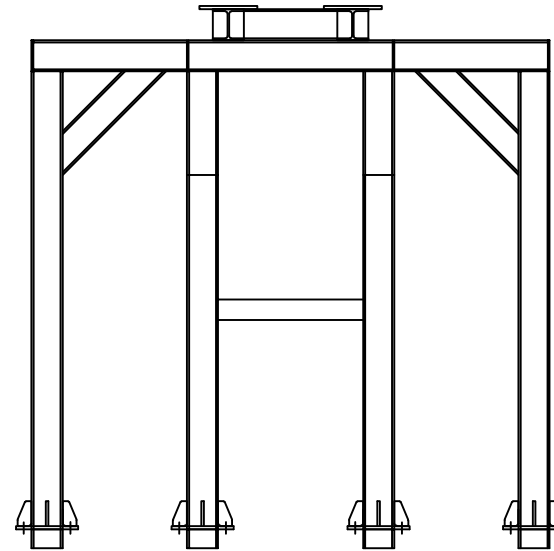

Screw-Decanter

D 300 TYP

Add: 5th floor, N03-T7 Diplomatic
Urban Area, Xuan Tao Ward, Bac Tu
Liem Dist., Hanoi.
Tell: 0962420519

Design By:	Drawing By:	Checker By:	Scale: None	Date: 2022
Project: Decanter-300		Title: Screw		Sheet:
				Drawing No:

PLATFORM DRAWING

D 300 TYP

Add: 5th floor, N03-T7 Diplomatic
Urban Area, Xuan Tao Ward, Bac Tu
Liem Dist., Hanoi.
Tell: 0962420519

Designe By:	Drawing By:	Checker By:	Scale: None	Date:
Project: Decanter-300		Title: Platform		Sheet:
				Drawing No:

WALKWAY DRAWING

D 300 TYP

Add: 5th floor, N03-T7 Diplomatic
Urban Area, Xuan Tao Ward, Bac Tu
Liem Dist., Hanoi.
Tell: 0962420519

Design By:	Drawing By:	Checker By:	Scale: None	Date:
Project: Decanter-300		Title: walkway		Sheet:
				Drawing No: