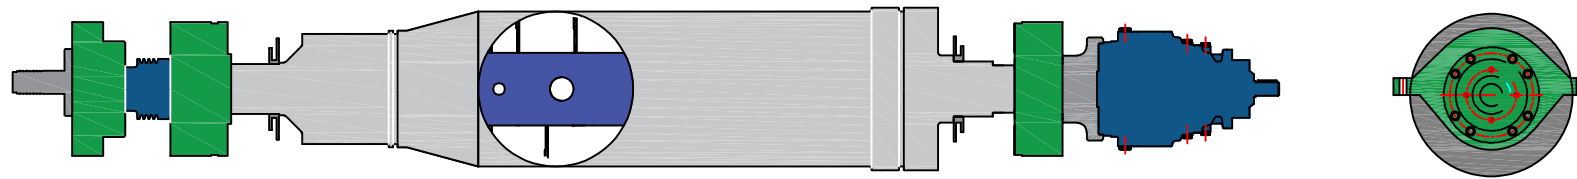

D

300 TYPE

LAPUTA - *Dolphin*

Screw-Decanter Centrifuge Dewatering Machine

D 300 TYP

Add: 5th floor, N03-T7 Diplomatic
Urban Area, Xuan Tao Ward, Bac Tu
Liem Dist., Hanoi.
Tell: 0962420519

Design By:	Drawing By:	Checker By:	Scale: None	Date: 2022
Project: Decanter-300		Title: Assembly		Sheet:
				Drawing No:

Screw-Decanter

D 300 TYP

Add: 5th floor, N03-T7 Diplomatic
Urban Area, Xuan Tao Ward, Bac Tu
Liem Dist., Hanoi.
Tell: 0962420519

Design By:	Drawing By:	Checker By:	Scale: None	Date: 2022
Project: Decanter-300		Title: Screw		Sheet:
				Drawing No:

PLATFORM DRAWING

D 300 TYP

Add: 5th floor, N03-T7 Diplomatic
Urban Area, Xuan Tao Ward, Bac Tu
Liem Dist., Hanoi.
Tell: 0962420519

Designe By:	Drawing By:	Checker By:	Scale: None	Date:
Project: Decanter-300		Title: Platform		Sheet:
				Drawing No:

Dewatering Machine

D 300 TYP

Add: 5th floor, N03-T7 Diplomatic
Urban Area, Xuan Tao Ward, Bac Tu
Liem Dist., Hanoi.
Tell: 0962420519

Design By:	Drawing By:	Checker By:	Scale: None	Date:
Project: Decanter-300		Title: Assembly	Sheet:	
			Drawing No:	