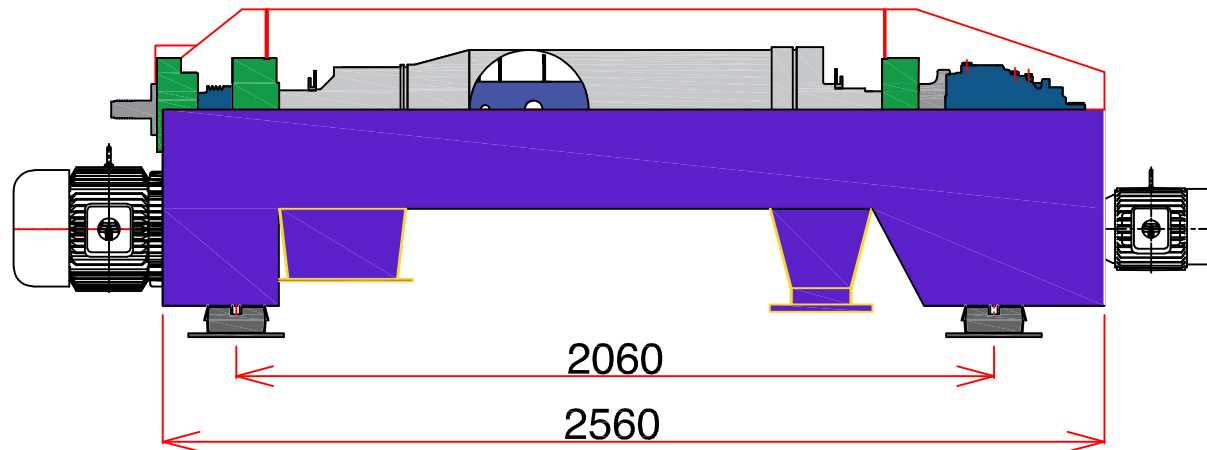

D

300 TYPE

LAPUTA - *Dolphin*

Screw-Decanter Centrifuge Dewatering Machine

D 300 TYP

Add: 5th floor, N03-T7 Diplomatic
Urban Area, Xuan Tao Ward, Bac Tu
Liem Dist., Hanoi.
Tell: 0962420519

Design By:	Drawing By:	Checker By:	Scale: None	Date: 2022
Project: Decanter-300		Title: Assembly		Sheet:
				Drawing No:

Screw-Decanter

D 300 TYP

Add: 5th floor, N03-T7 Diplomatic
Urban Area, Xuan Tao Ward, Bac Tu
Liem Dist., Hanoi.
Tell: 0962420519

Design By:	Drawing By:	Checker By:	Scale: None	Date: 2022
Project: Decanter-300		Title: Screw		Sheet:
				Drawing No:

PLATFORM DRAWING

D 300 TYP

Add: 5th floor, N03-T7 Diplomatic
Urban Area, Xuan Tao Ward, Bac Tu
Liem Dist., Hanoi.
Tell: 0962420519

Designe By:	Drawing By:	Checker By:	Scale: None	Date:
Project: Decanter-300		Title: Platform		Sheet:
				Drawing No:

Dewatering Machine

D 300 TYP

Add: 5th floor, N03-T7 Diplomatic
Urban Area, Xuan Tao Ward, Bac Tu
Liem Dist., Hanoi.
Tell: 0962420519

Design By:	Drawing By:	Checker By:	Scale: None	Date:
Project: Decanter-300		Title: Assembly	Sheet:	
			Drawing No:	